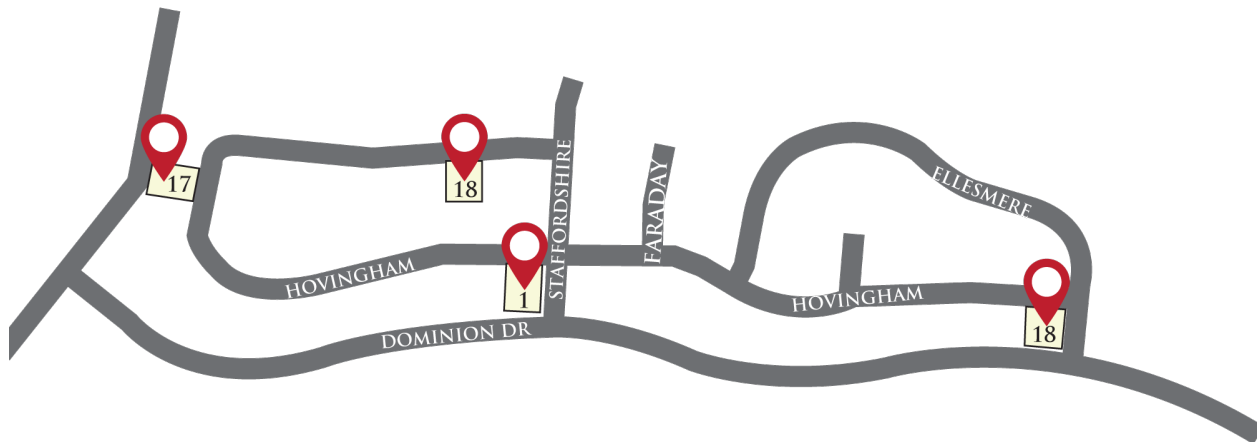

The Reserve at the Dominion

(Revised as of June 14, 2018)

Lot #	Address	Acres	Price
18	7002 Hovingham	0.26	\$139,000
1	7202 Hovingham	0.27	\$135,000
18	7443 Hovingham	0.25	\$149,000
17	7330 Hovingham	0.32	\$135,000